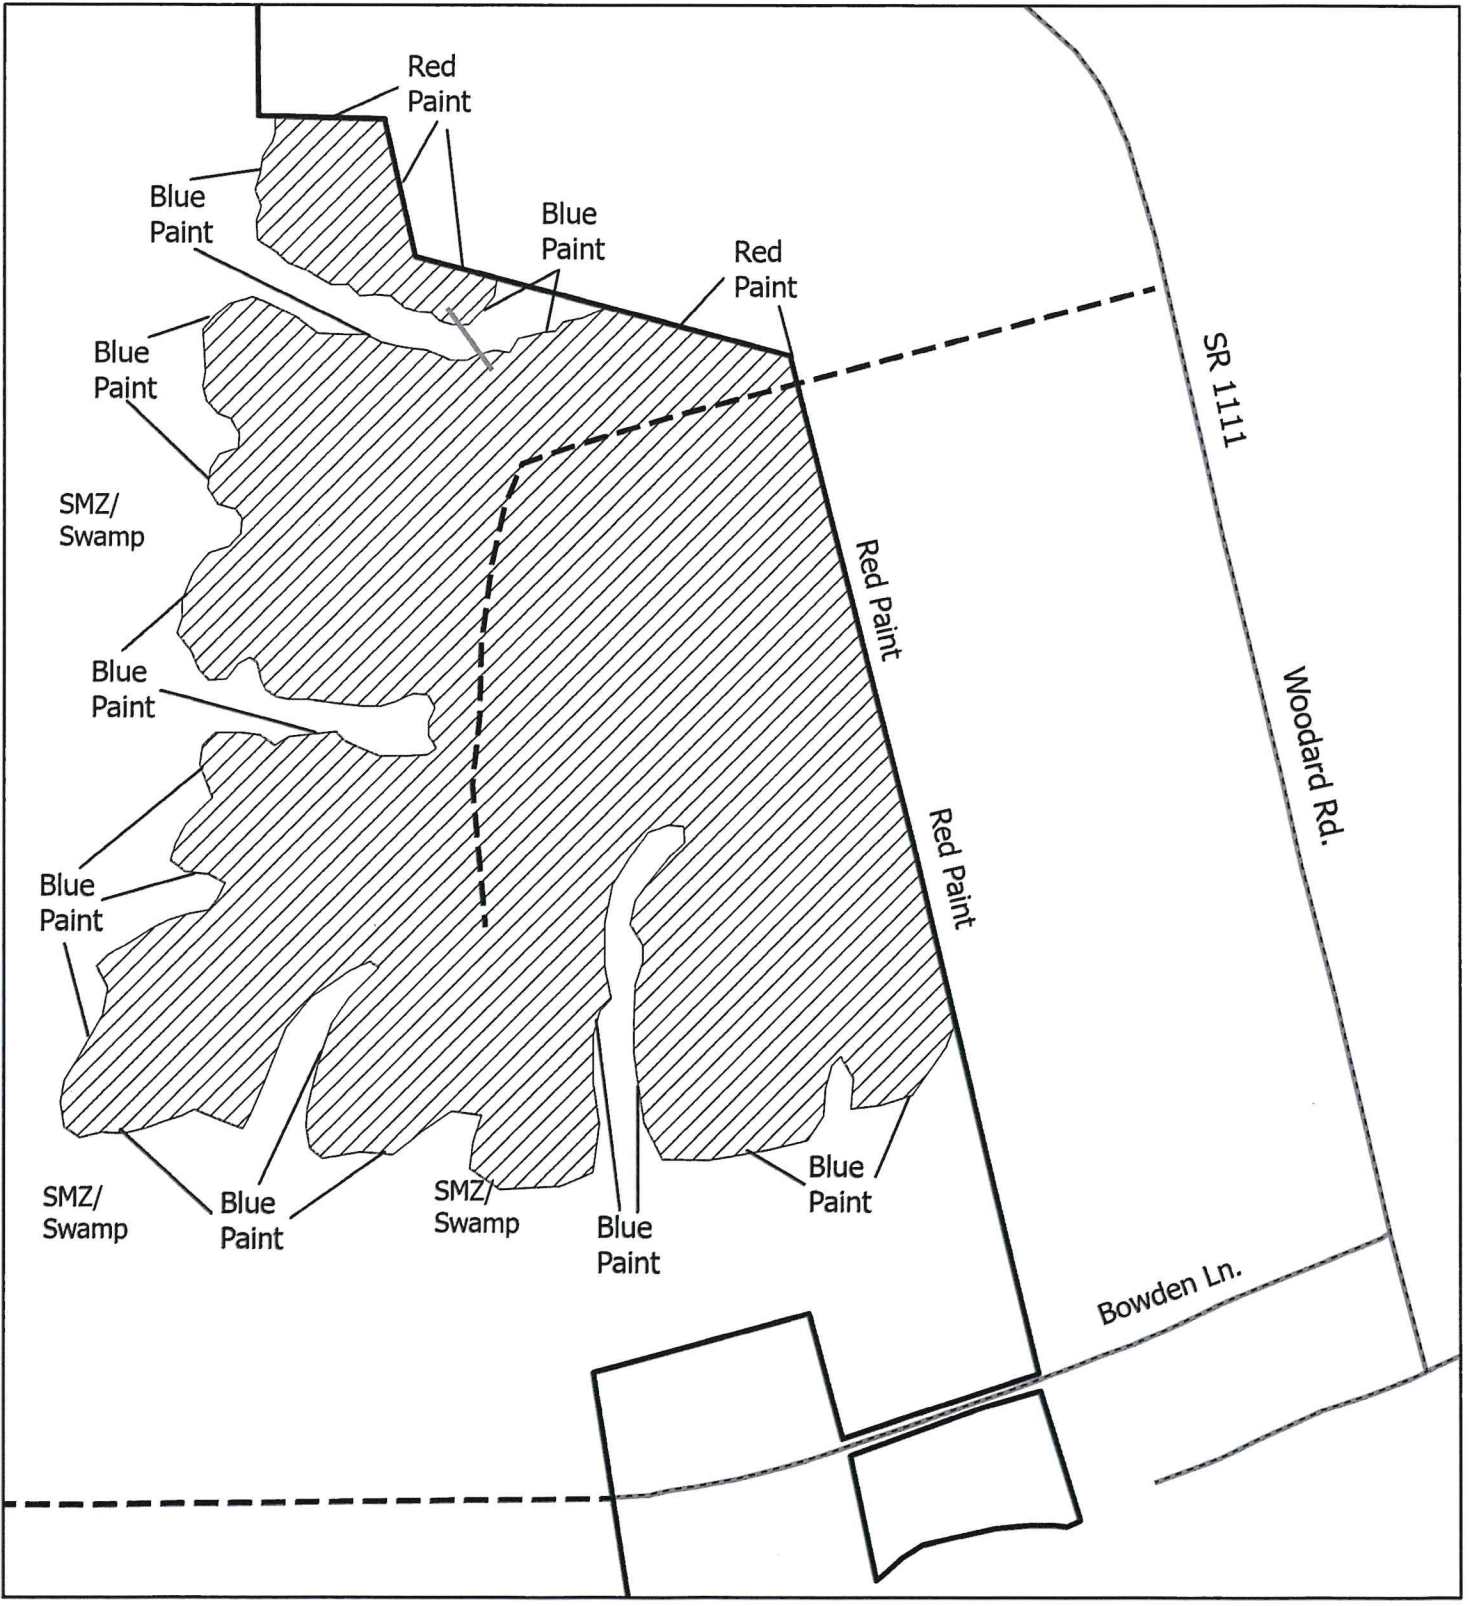

# Sketch Map

Shepard's Long Beach, LLC.  
LONG BEACH TRACT  
Yeopim Township  
Chowan County, NC

- Tract Boundaries (984 Ac. +/-)
- Tract Roads / Paths
- SMZ Crossing Area
- Area to be Clearcut (153 Ac. +/-)
- State Roads

**Timberlands Unlimited**  
PO Box 650, Windsor, NC 27983  
Phones: Office (252) 794-3642  
Fax: (252) 794-2829 E-mail: foresters@timberlandsunlimited.com

February 2024  
1 inch equals 660 feet