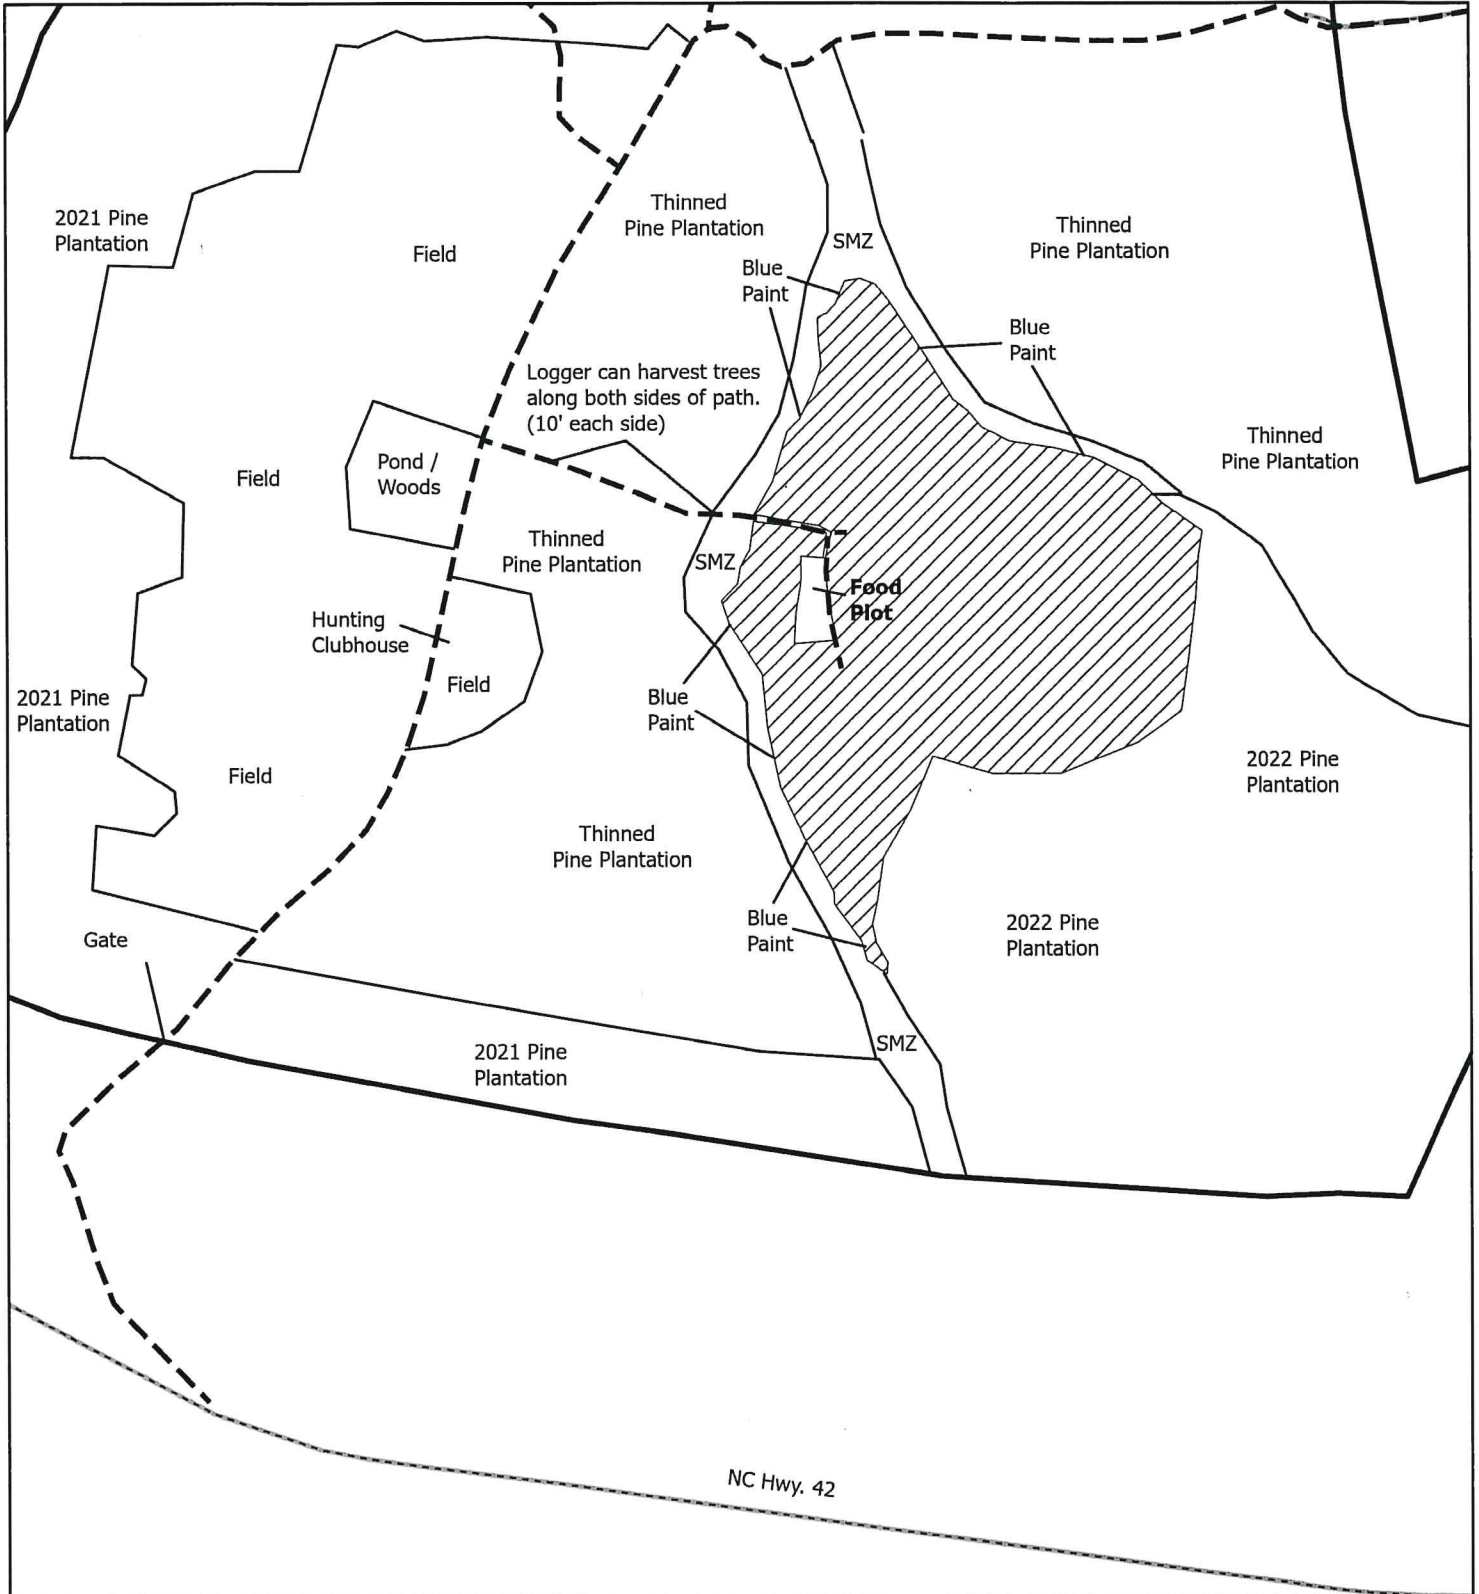

Sketch Map

-  Tract Boundaries (1,540 Ac. +/-)
-  Tract Roads / Paths
-  Area to be Clearcut (65 Ac. +/-)
-  State Roads

Perry Farms of Colerain, Inc.
TRAP TRACT
Colerain Township
Bertie County, NC

Timberlands Unlimited
PO Box 650, Windsor, NC 27983
Phones: Office (252) 794-3642
Fax: (252) 704-2890 E-mail: foresters@timberlandsunlimited.com

February 2024
1 inch equals 800 feet