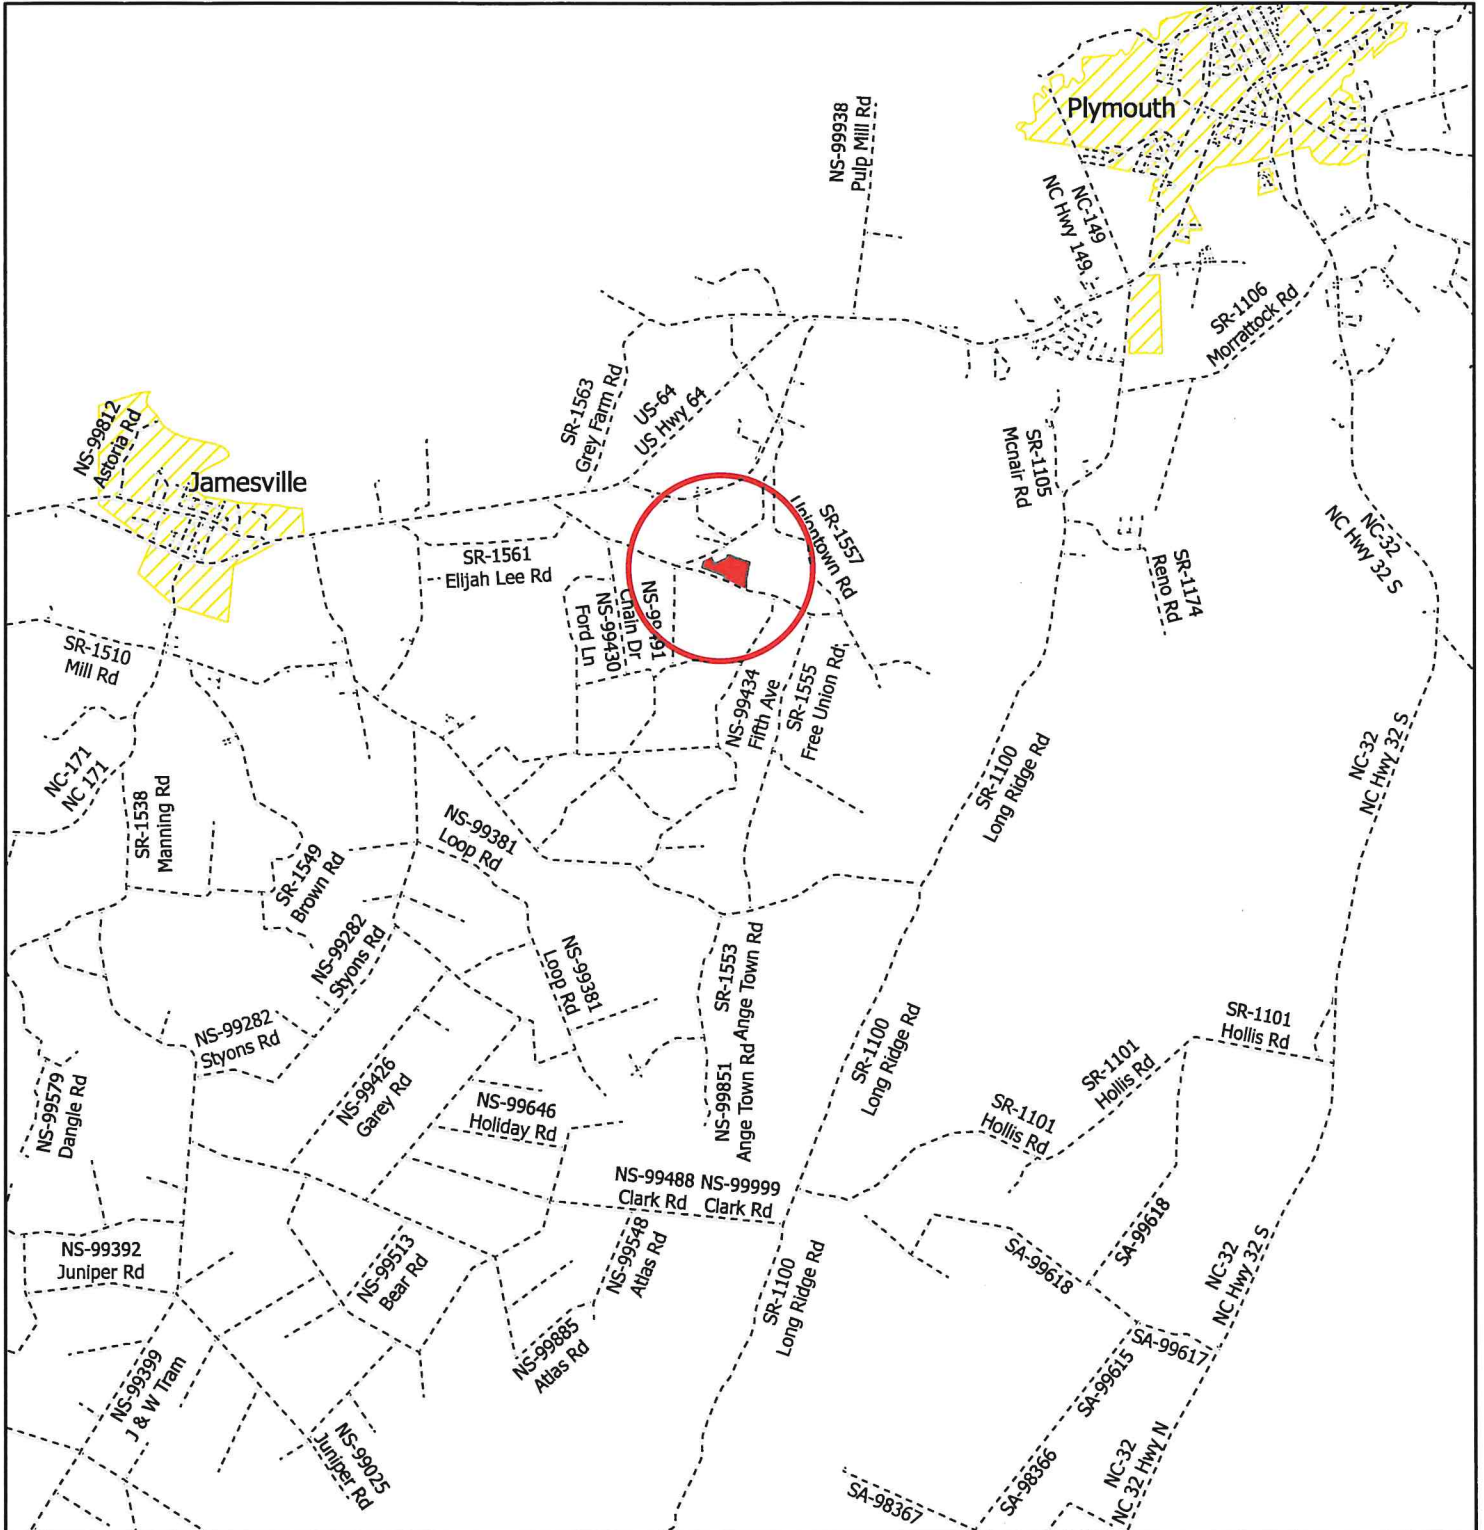

 Tract Location

Location Map

James / Piney Woods Road Tract
Jamesville Township
Martin County, NC

Timberlands Unlimited
PO Box 650, Windsor, NC 27983
Phones: Office (252) 794-3642
Fax: (252) 794-2829 E-mail: foresters@timberlandsunlimited.com

June 2024
1 inch equals 1.5 miles