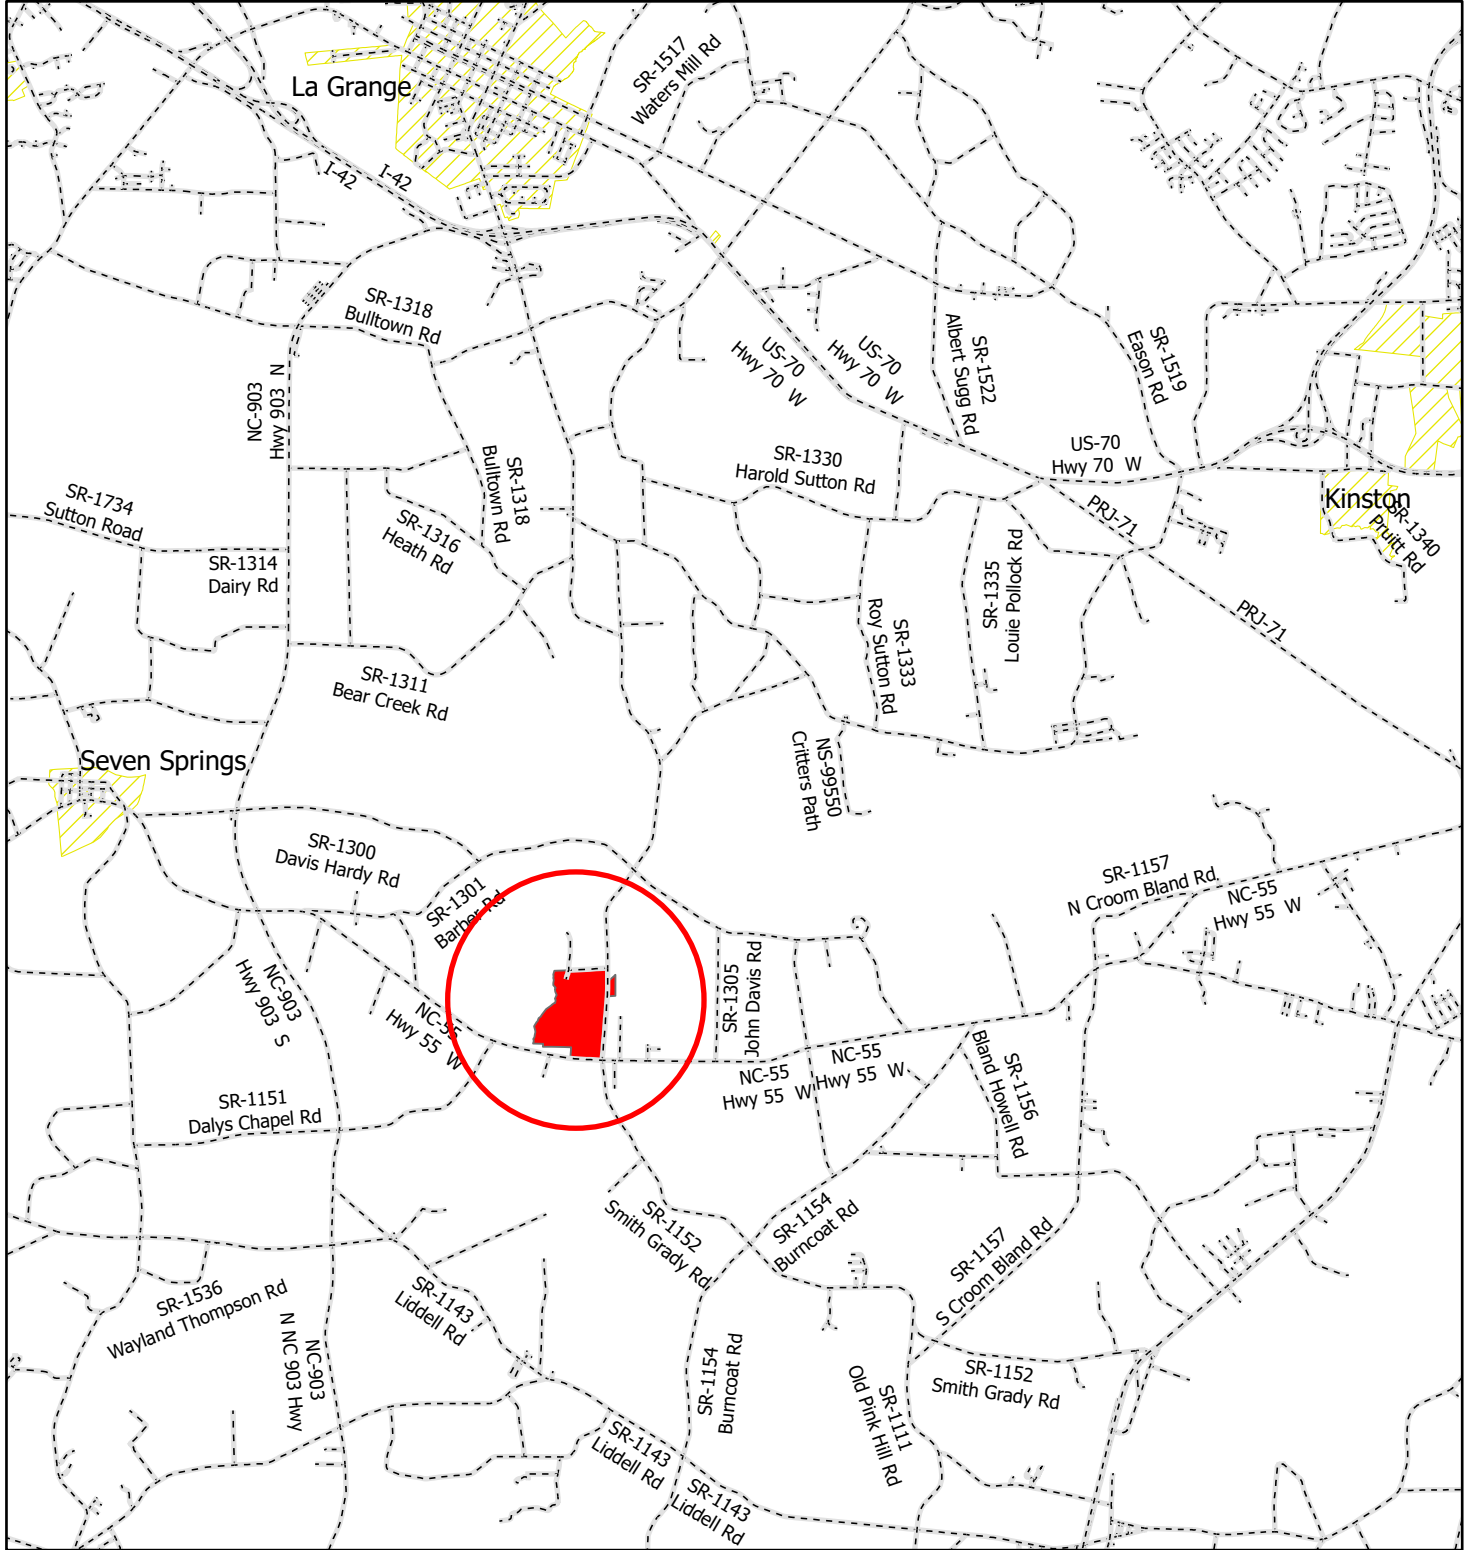

Location Map

**BJS Farms, LLC.
MOSS HILL #1 TRACT
Trent Township
Lenoir County, NC**

 **Tract Location**

Timberlands Unlimited
PO Box 650, Windsor, NC 27983
Phones: Office (252) 794-3642
Fax: (252) 794-2829 E-mail: foresters@timberlandsunlimited.com

October 2024
1 inch equals 1.5 miles