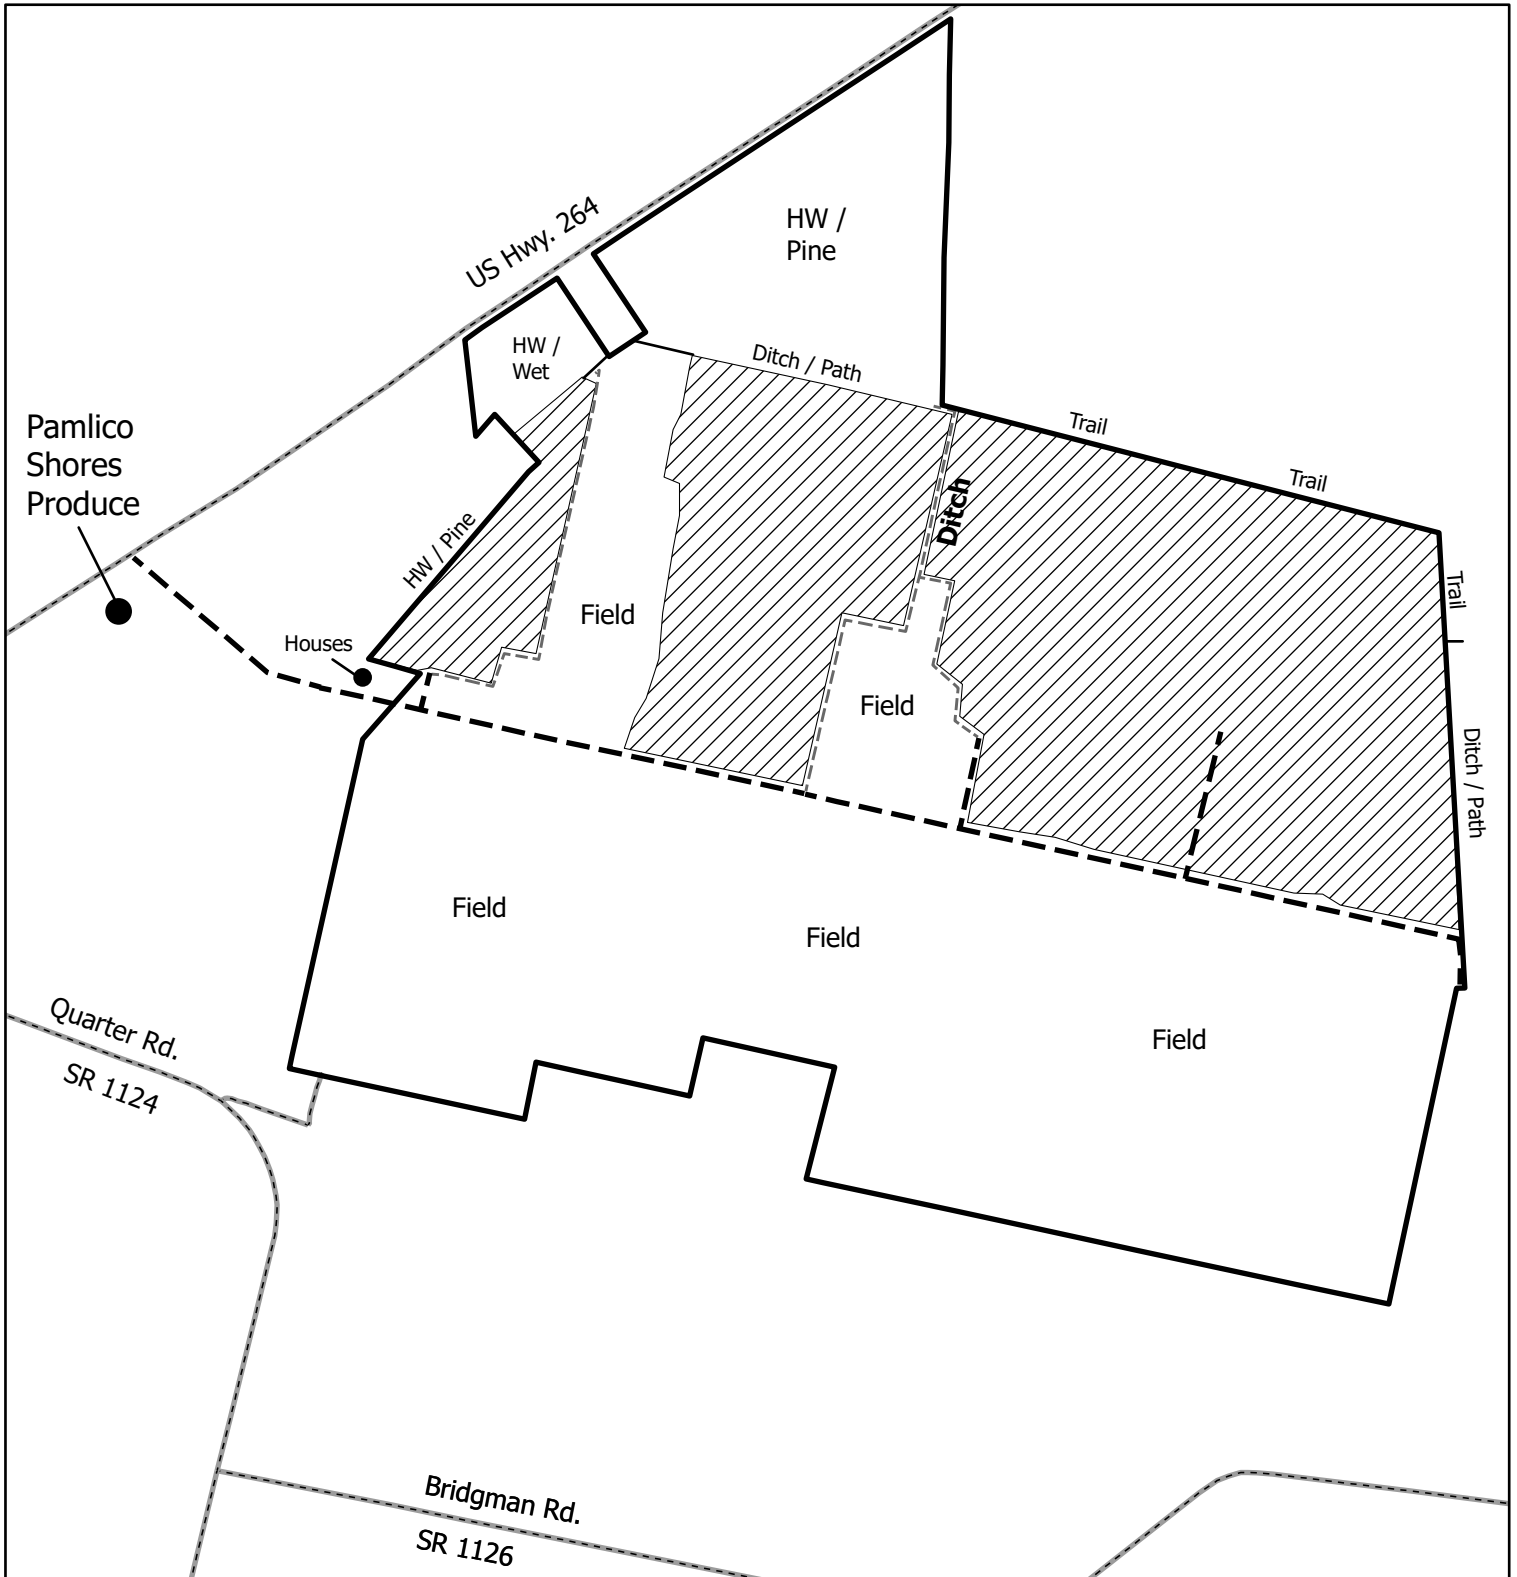

# Sketch Map

Knott / Swan Quarter Tract  
Swan Quarter Township  
Hyde County, NC

-  Tract Boundaries (1,008 Ac. +/-)
-  Tract Roads / Paths
-  Secondary Paths / Trails
-  Area to be Thinned (337 Ac. +/-)
-  State Roads

**Timberlands Unlimited**  
PO Box 650, Windsor, NC 27983  
Phones: Office (252) 794-3642  
Fax: (252) 794-2829 E-mail: [foresters@timberlandsunlimited.com](mailto:foresters@timberlandsunlimited.com)

November 2024  
1 inch equals 1,320 feet