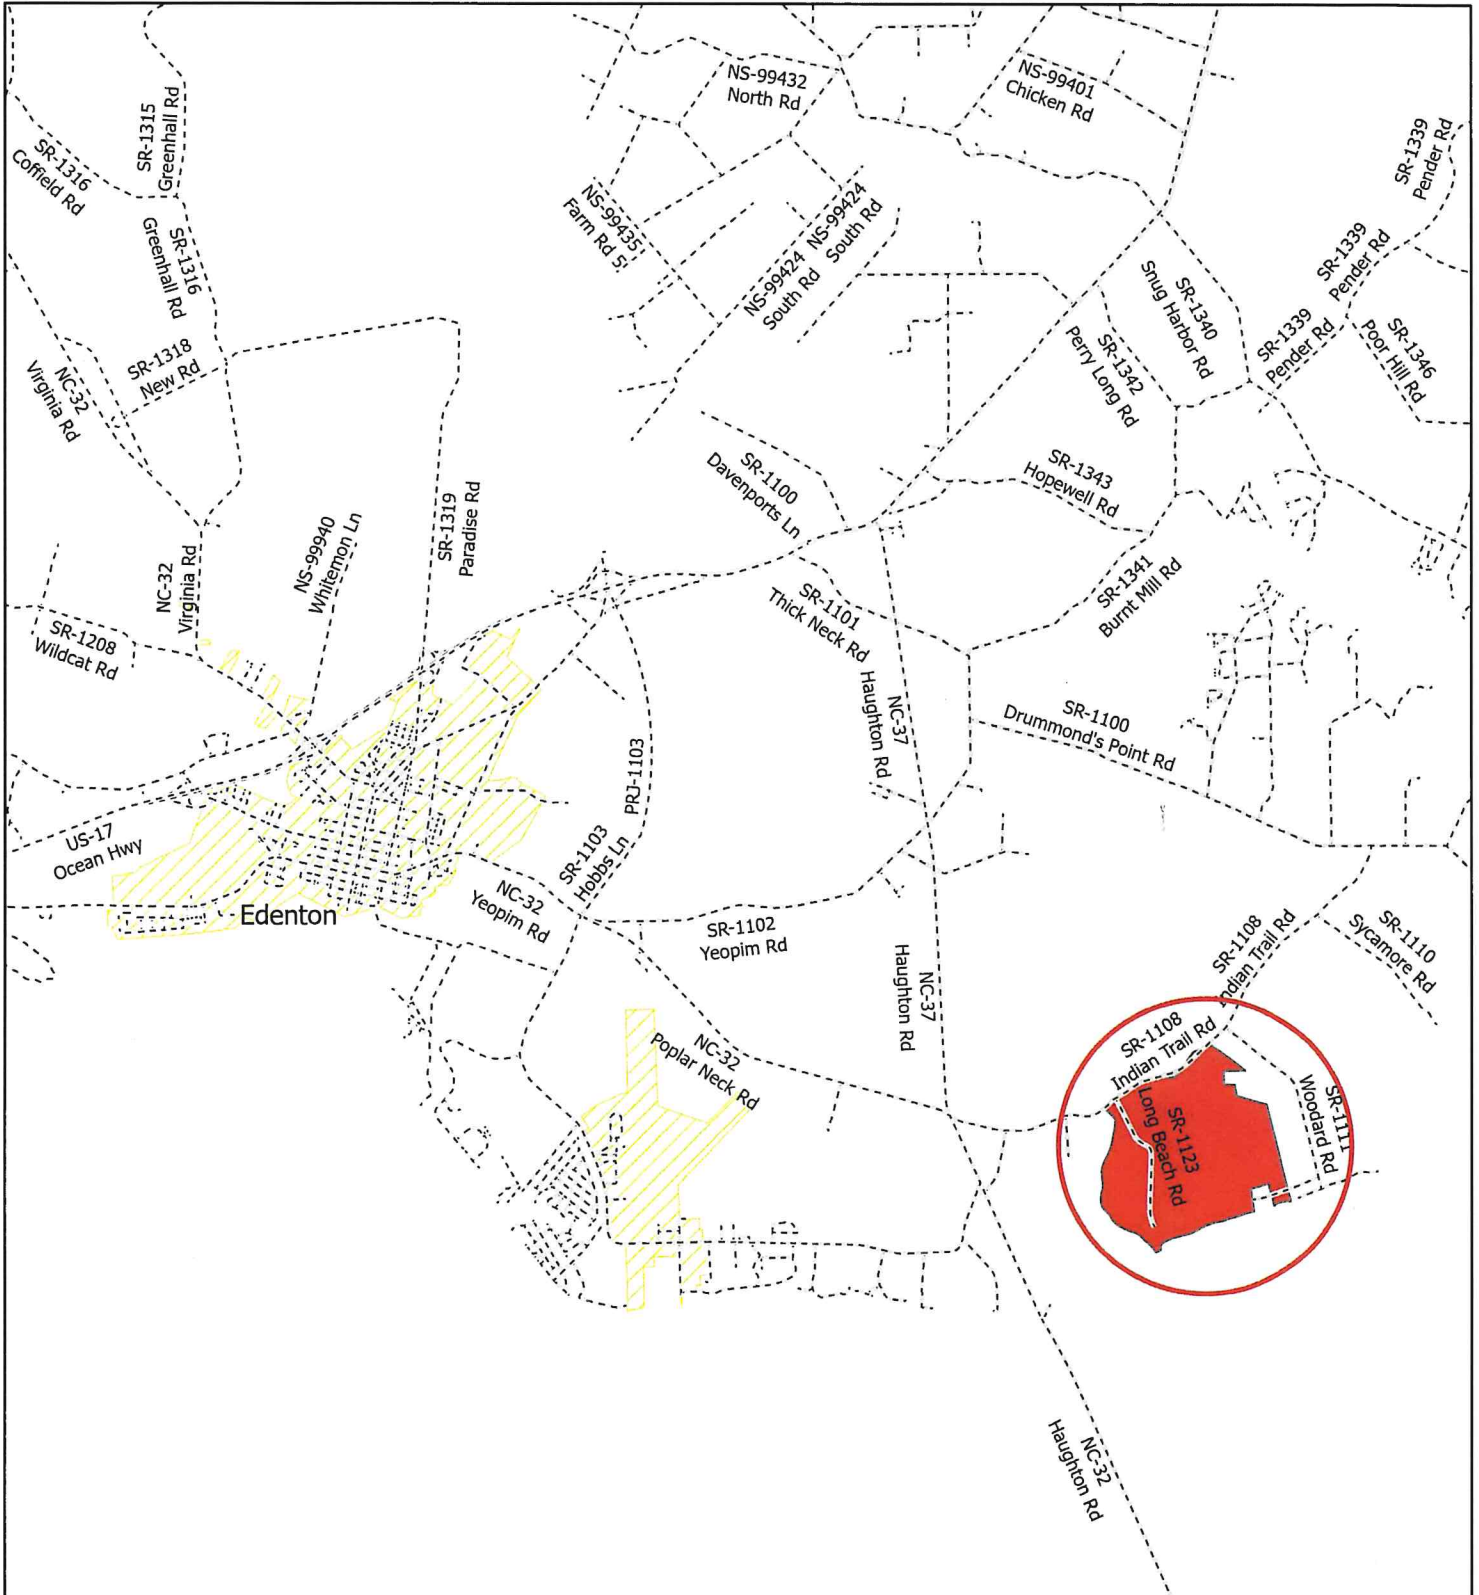

Location Map

Shepard's Long Beach, LLC.
LONG BEACH TRACT
Yeopim Township
Chowan County, NC

 Tract Location

Timberlands Unlimited
PO Box 650, Windsor, NC 27983
Phones: Office (252) 794-3642
Fax: (252) 794-2829 E-mail: foresters@timberlandsunlimited.com

February 2024
1 inch equals 1.5 miles