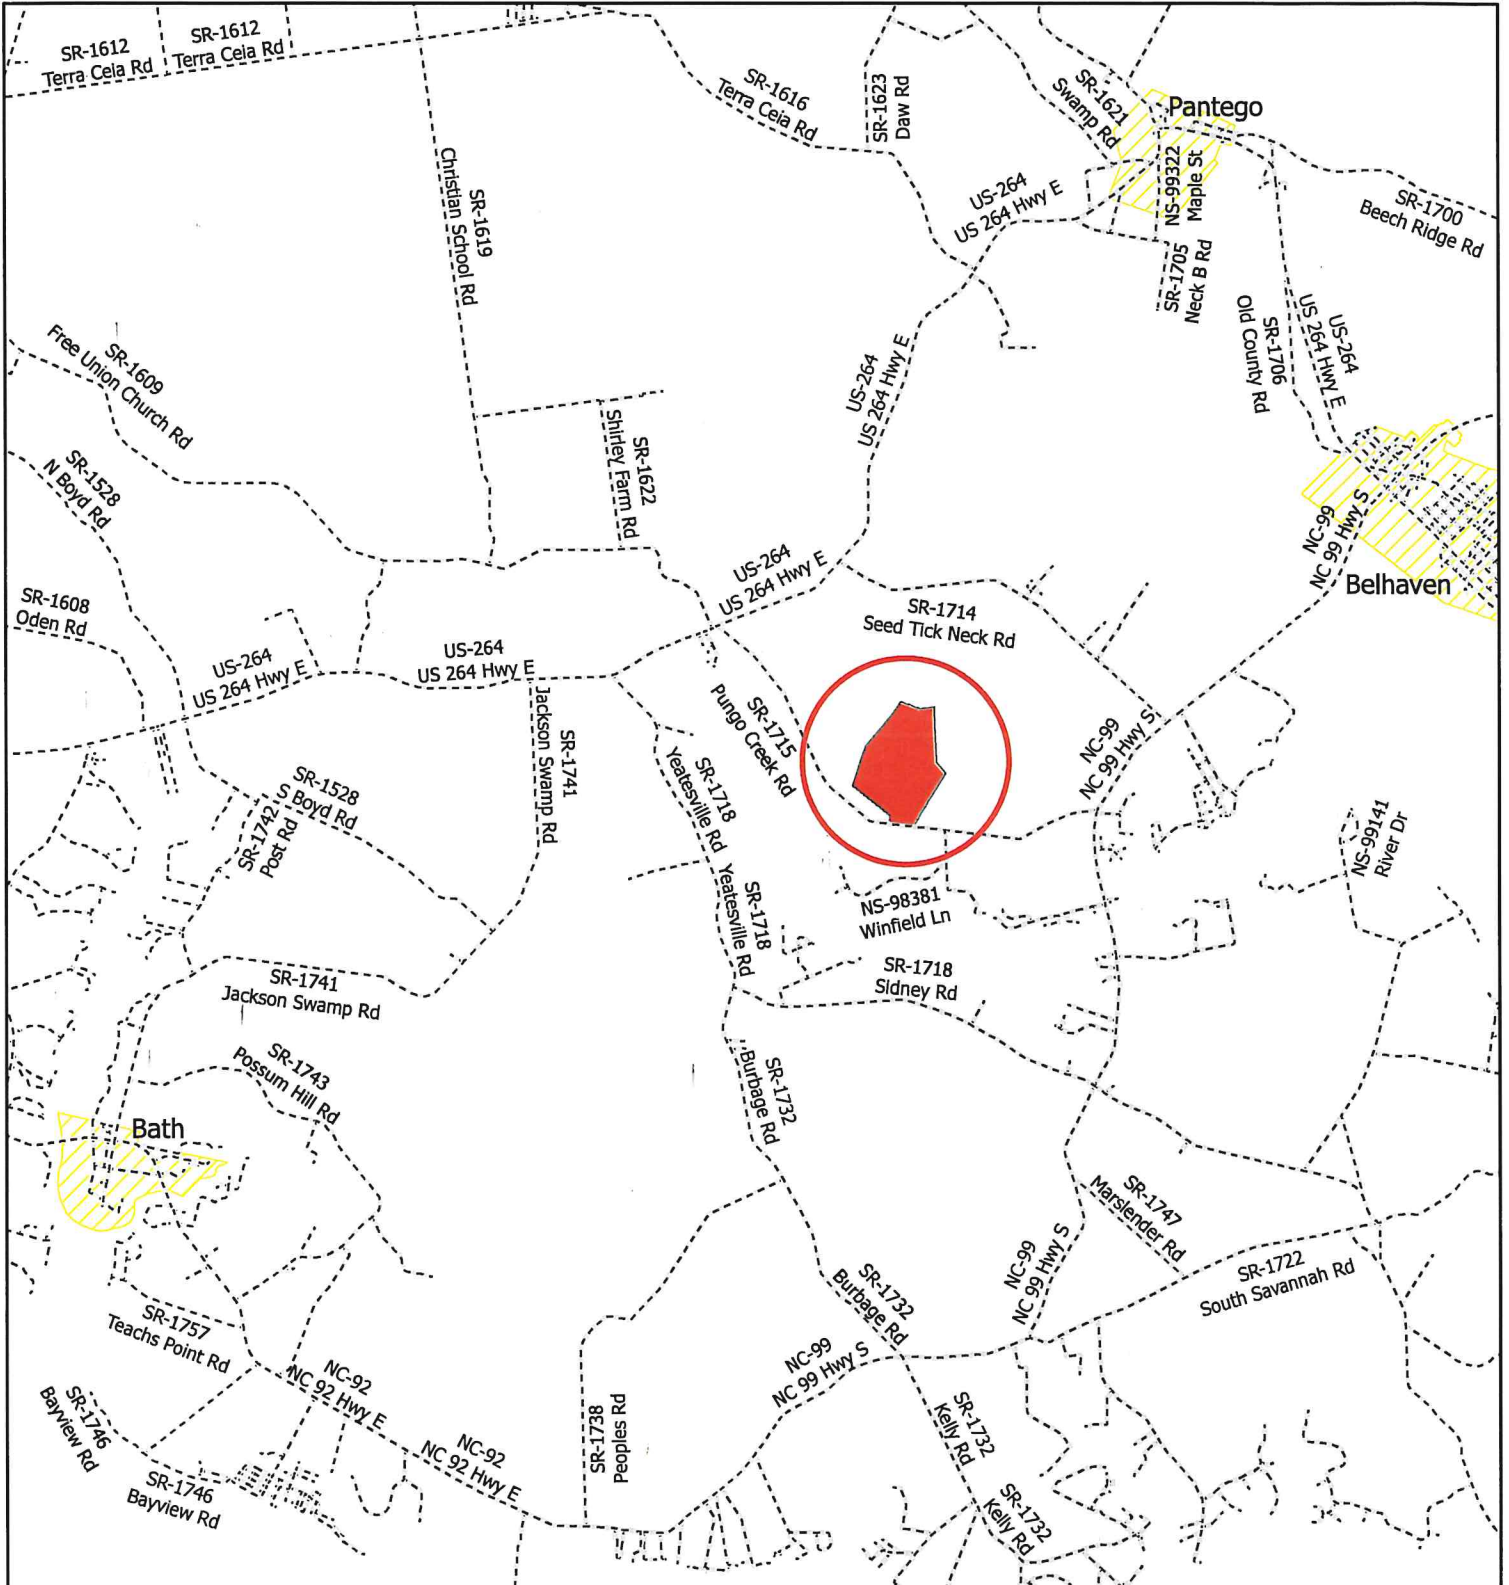

Location Map

Windley / Winfield Tract
Bath Township
Beaufort County, NC

 Tract Location

Timberlands Unlimited
PO Box 650, Windsor, NC 27983
Phones: Office (252) 794-3642
Fax: (252) 794-2829 E-mail: foresters@timberlandsunlimited.com

March 2026
1 inch equals 1.5 miles