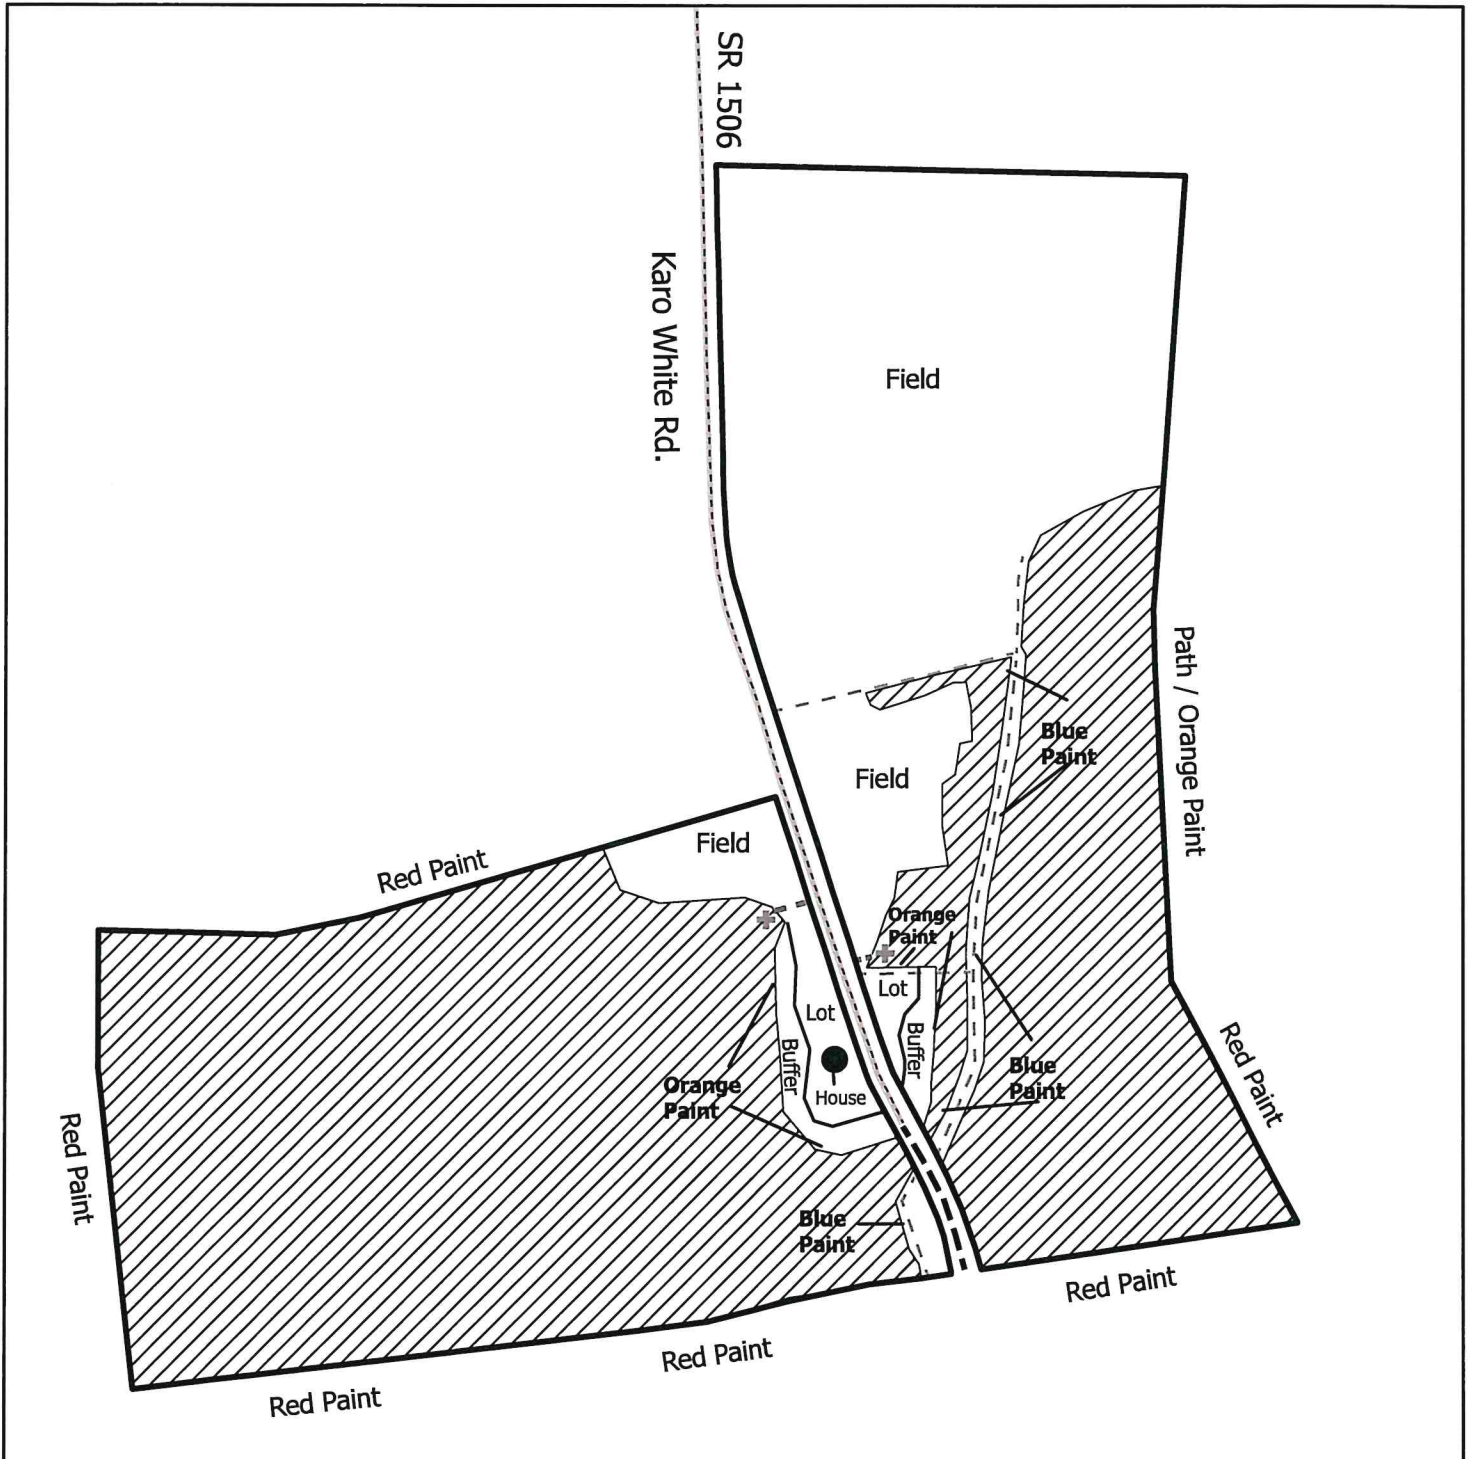

-  Tract Boundaries (100 Ac. +/-)
-  Logging Access
-  Log Deck Locations
-  Tract Road / Path
-  Ditches / Drainage Areas
-  Area to be Clearcut (61 Ac. +/-)
-  State Roads

Sketch Map

White & McCrae
 KARO WHITE ROAD TRACT
 Merry Hill Township
 Bertie County, NC