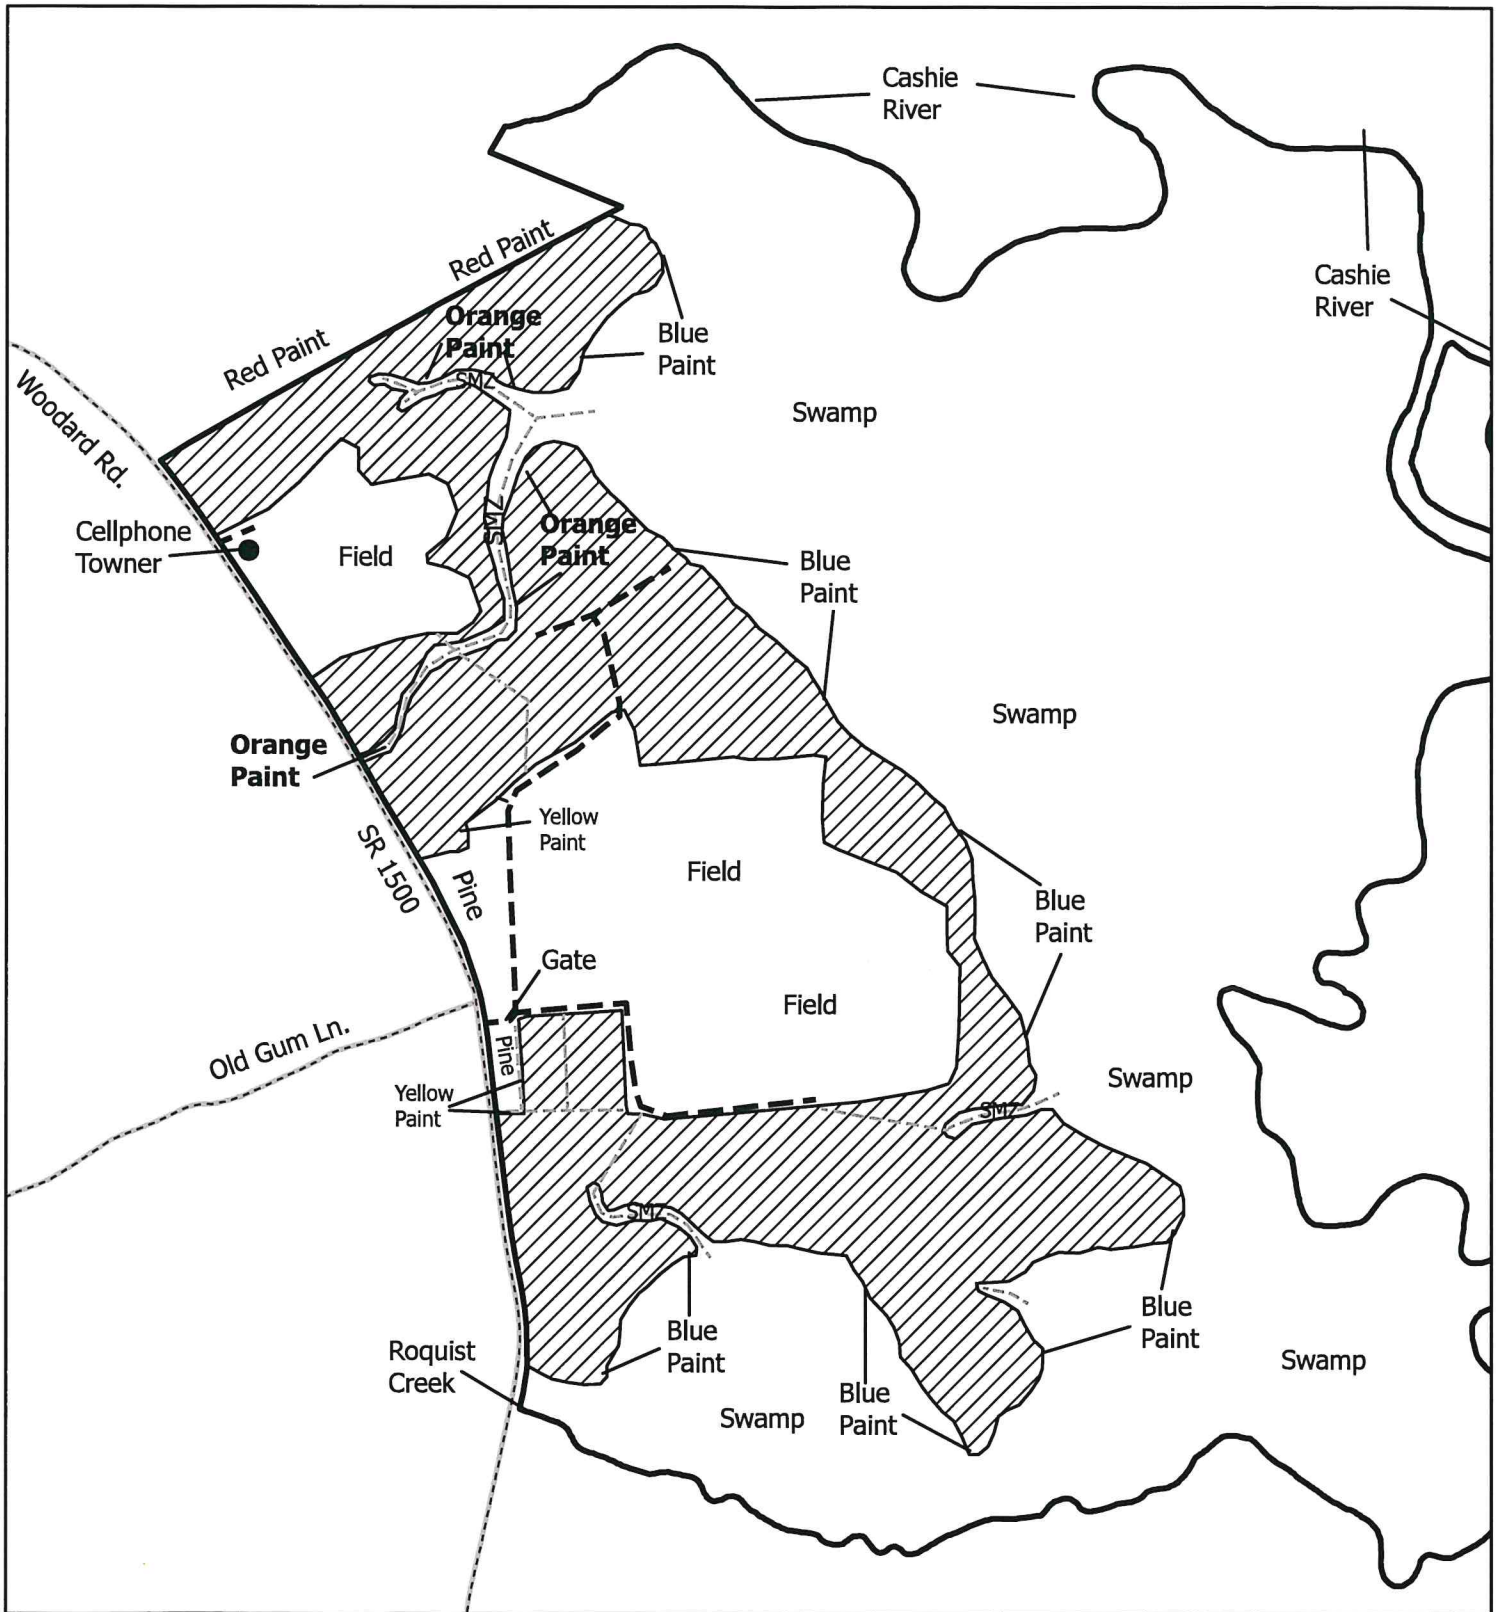

-  Tract Boundaries (631 Ac. +/-)
-  Tract Roads / Paths
-  Ditches / Drainage Areas
-  Area to be Clearcut (143 Ac. +/-)
-  State Roads

Sketch Map

Ivey - Gillam / Poverty Hill Tract
Windsor Township
Bertie County, NC