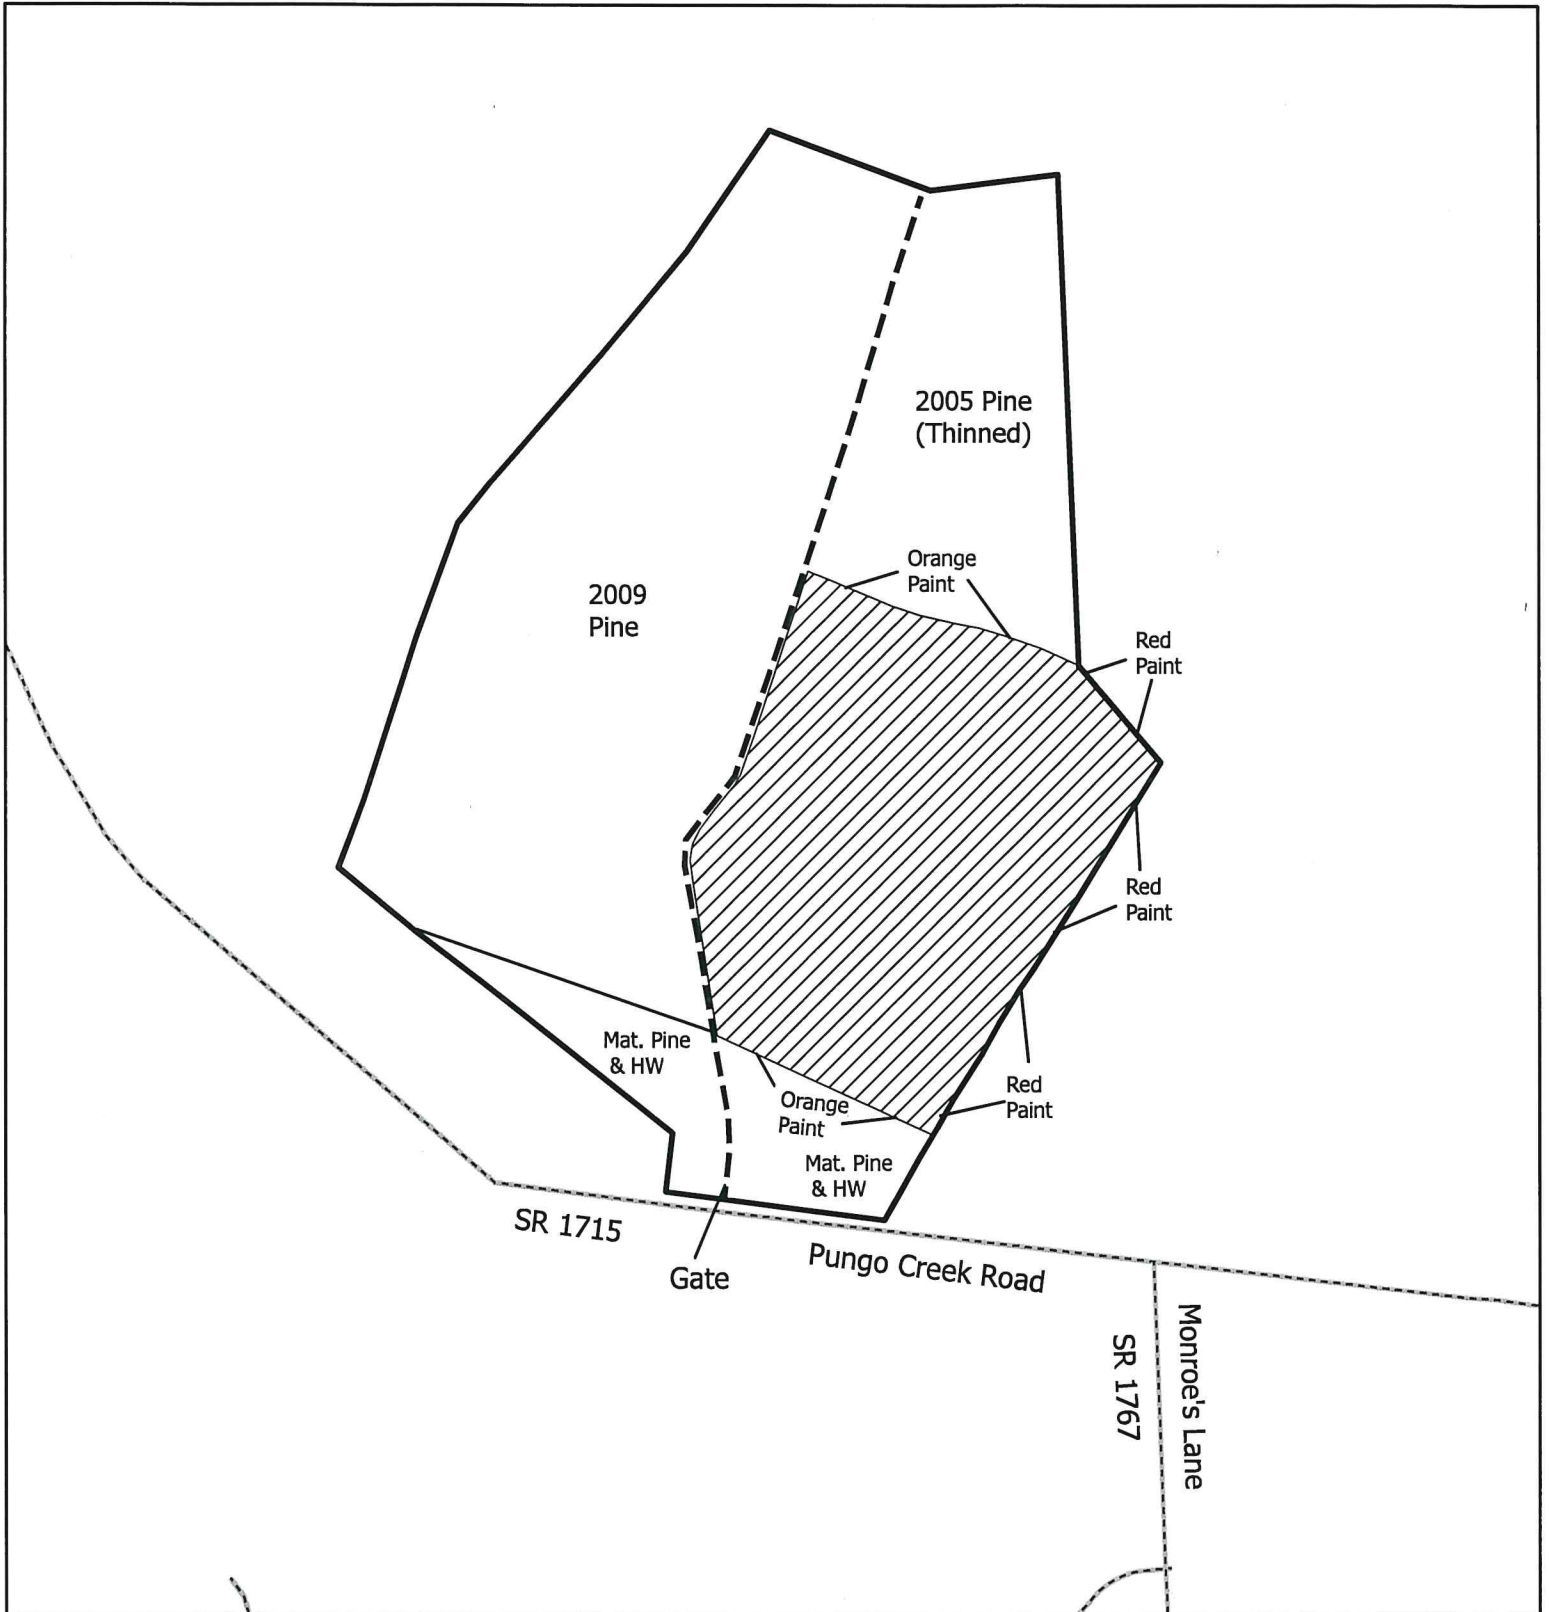

-  Tract Boundaries (282 Ac. +/-)
-  Tract Road / Path
-  Area to be Clearcut (83 Ac. +/-)
-  State Roads

# Sketch Map

Windley / Winfield Tract  
 Bath Township  
 Beaufort County, NC

**Timberlands Unlimited**  
 PO Box 650, Windsor, NC 27983  
 Phones: Office (252) 794-3642  
 Fax: (252) 794-2829 E-mail: [foresters@timberlandsunlimited.com](mailto:foresters@timberlandsunlimited.com)

March 2026  
 1 inch equals 900 feet